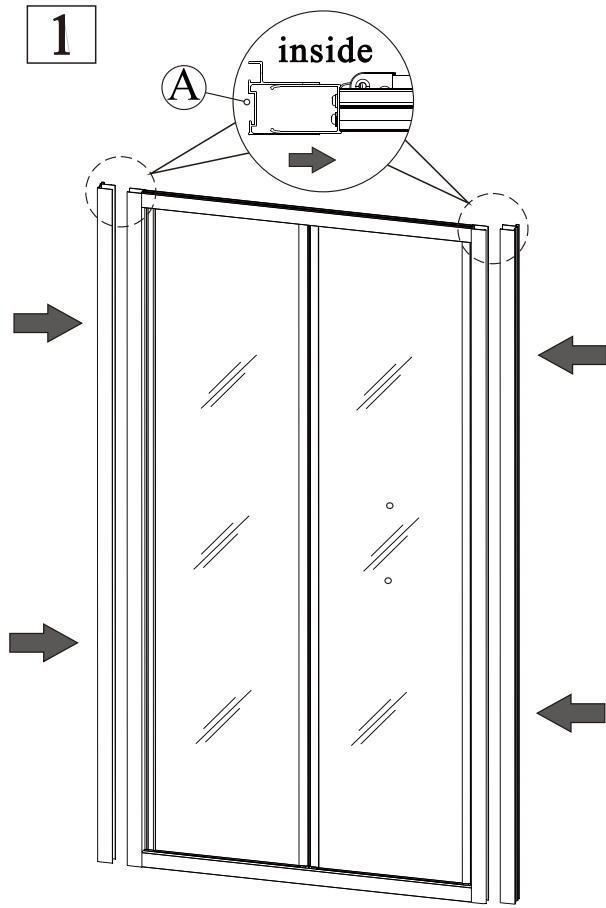

I

5

CE

EN 14428

Glass shower enclosure
 cleaning efficiency: conforming
 impact resistance: conforming
 operating life: conforming

Polysan s.r.o.
 Nesměřice 52
 285 22 Zruč nad Sázavou
 Czech Republic
 www.polysan.cz