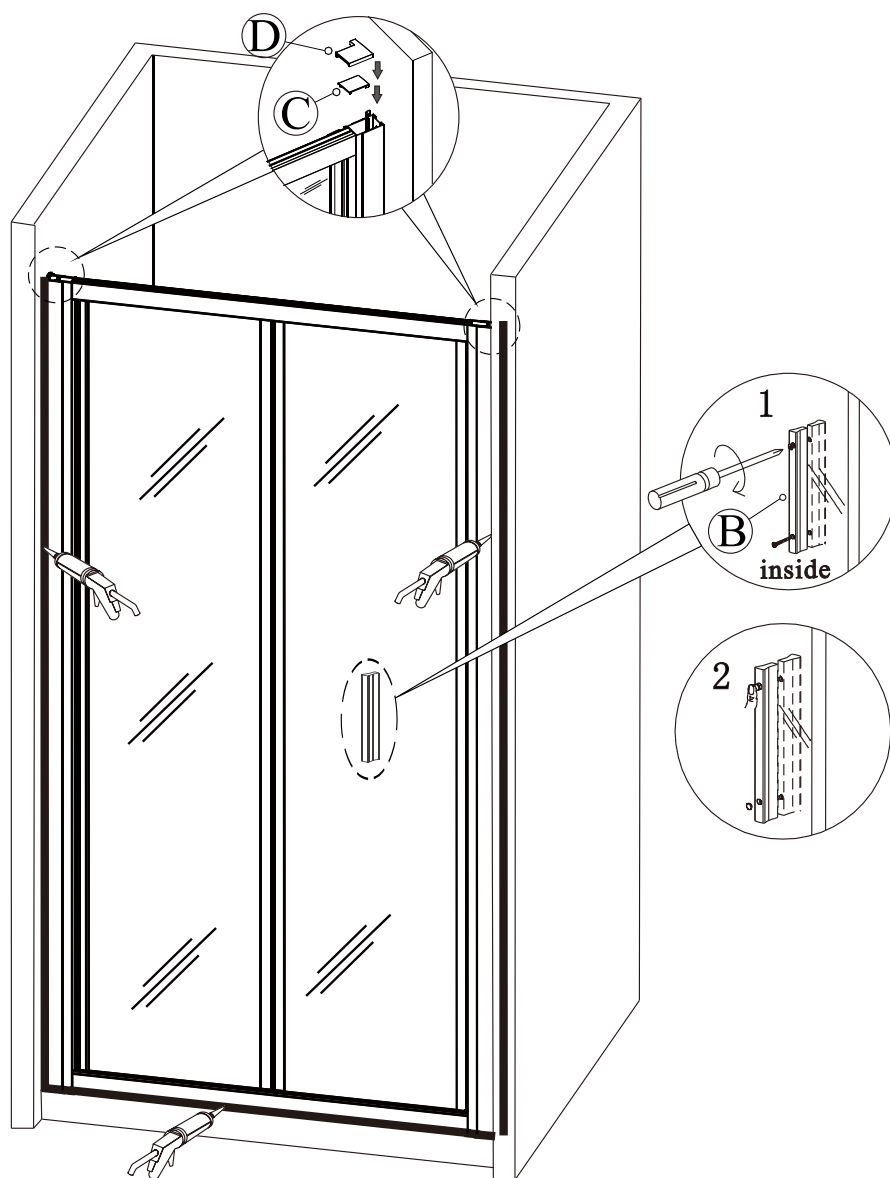

I

5

CE

EN 14428

Glass shower enclosure
 cleaning efficiency: conforming
 impact resistance: conforming
 operating life: conforming

Polysan s.r.o.
 Nesměřice 52
 285 22 Zruč nad Sázavou
 Czech Republic
 www.polysan.cz