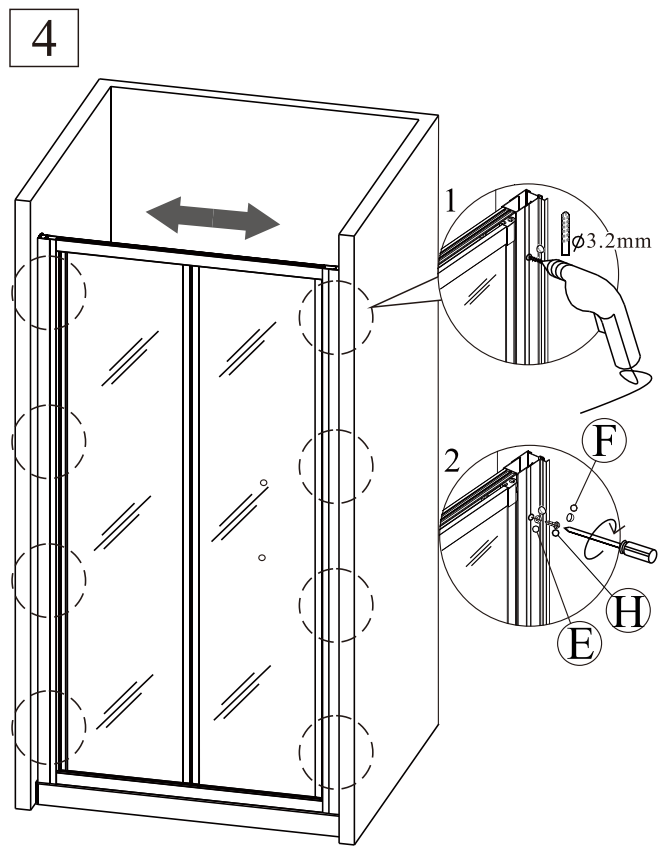

I

5

CE

EN 14428

Glass shower enclosure
 cleaning efficiency: conforming
 impact resistance: conforming
 operating life: conforming

Polysan s.r.o.
 Nesměřice 52
 285 22 Zruč nad Sázavou
 Czech Republic
 www.polysan.cz