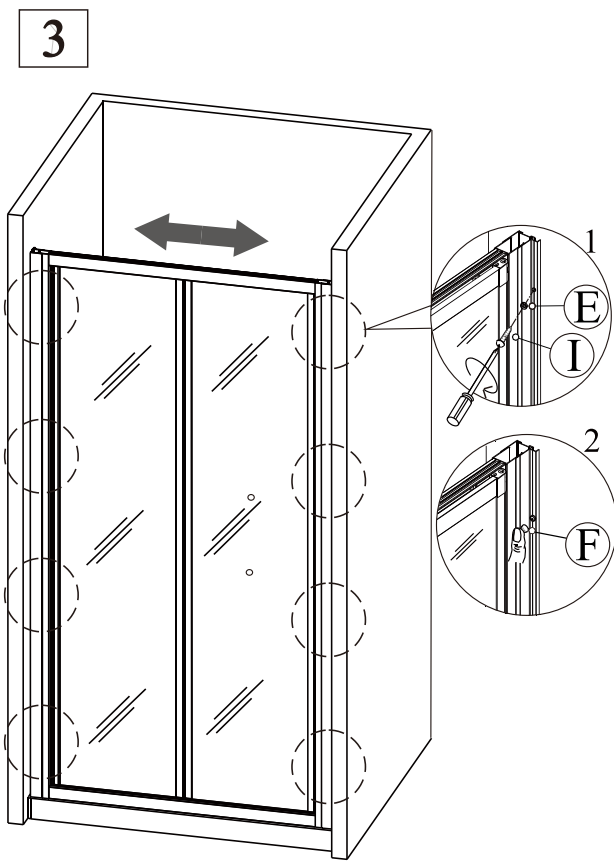

I

5

CE

EN 14428

Glass shower enclosure
 cleaning efficiency: conforming
 impact resistance: conforming
 operating life: conforming

Polysan s.r.o.
 Nesměřice 52
 285 22 Zruč nad Sázavou
 Czech Republic
 www.polysan.cz