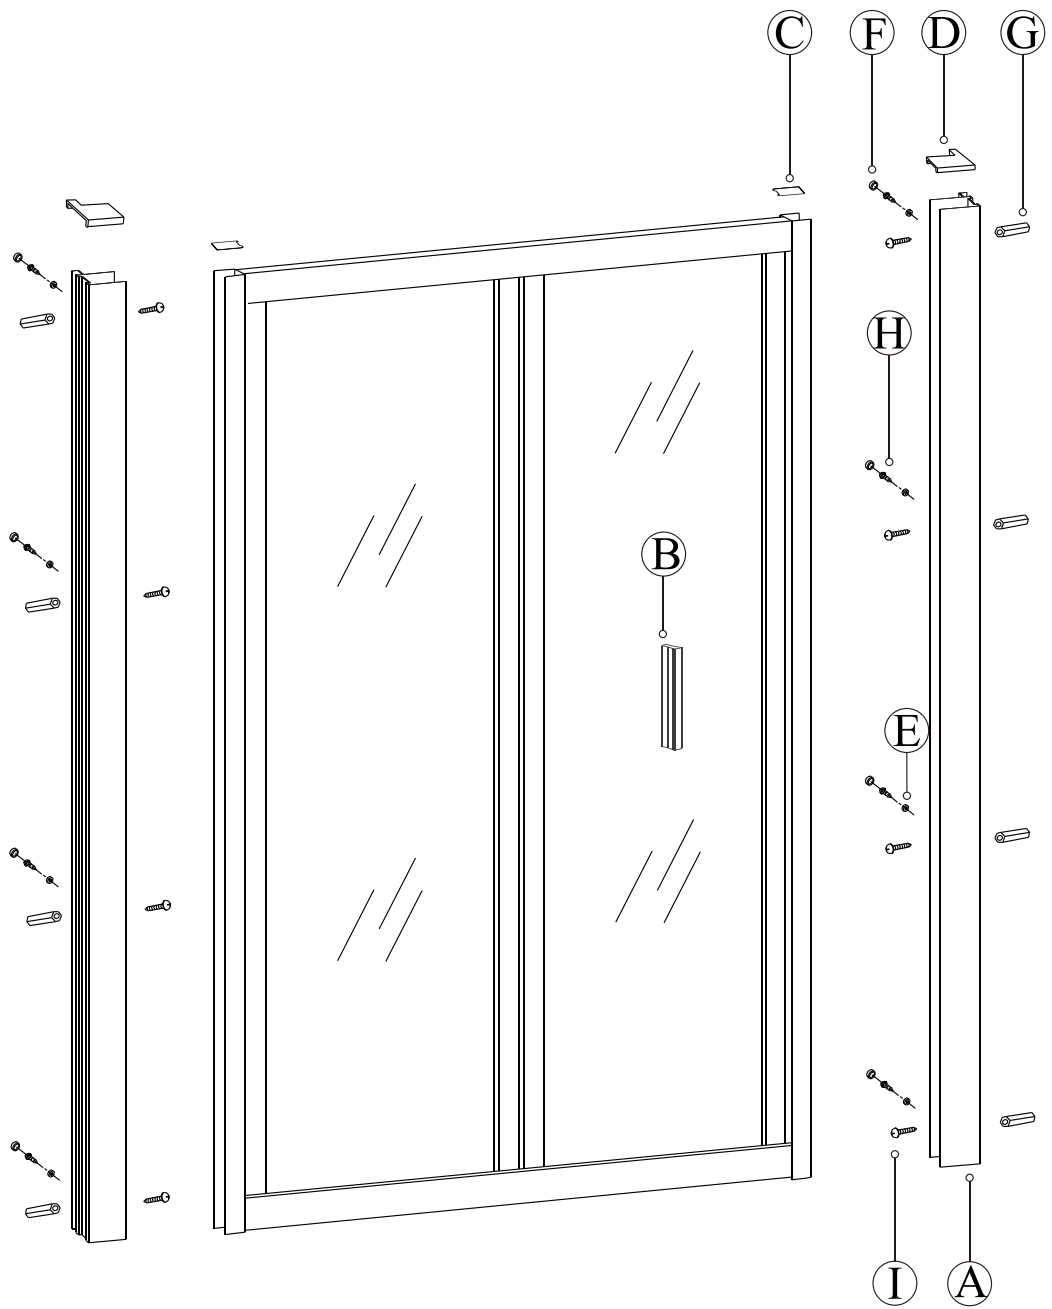

I

5

CE

EN 14428

Glass shower enclosure
 cleaning efficiency: conforming
 impact resistance: conforming
 operating life: conforming

Polysan s.r.o.
 Nesměřice 52
 285 22 Zruč nad Sázavou
 Czech Republic
 www.polysan.cz