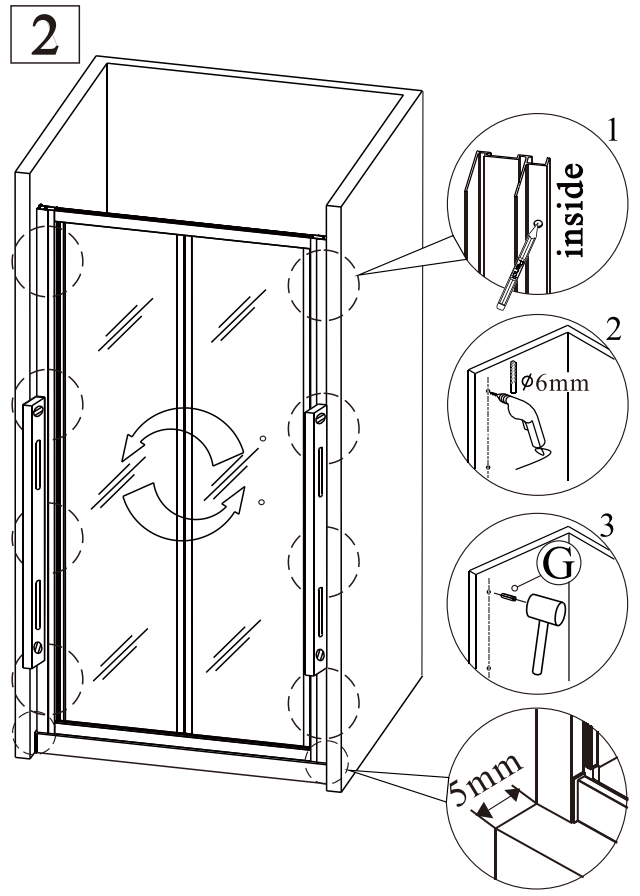

I

5

CE

EN 14428

Glass shower enclosure
 cleaning efficiency: conforming
 impact resistance: conforming
 operating life: conforming

Polysan s.r.o.
 Nesměřice 52
 285 22 Zruč nad Sázavou
 Czech Republic
 www.polysan.cz