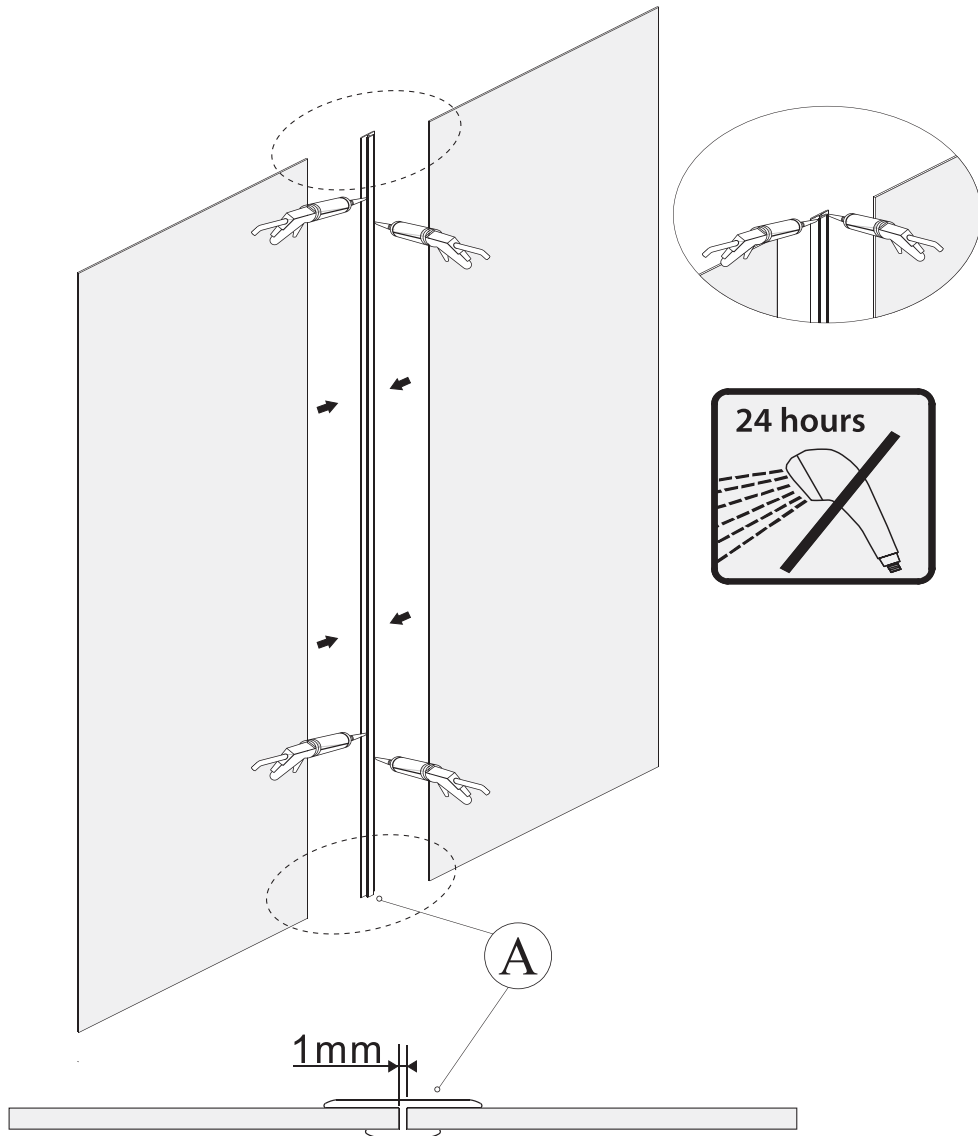

## CORNER + EDGE PROFILES DP21B/C/W

A

# Install with the shower tray

1

2

(2)