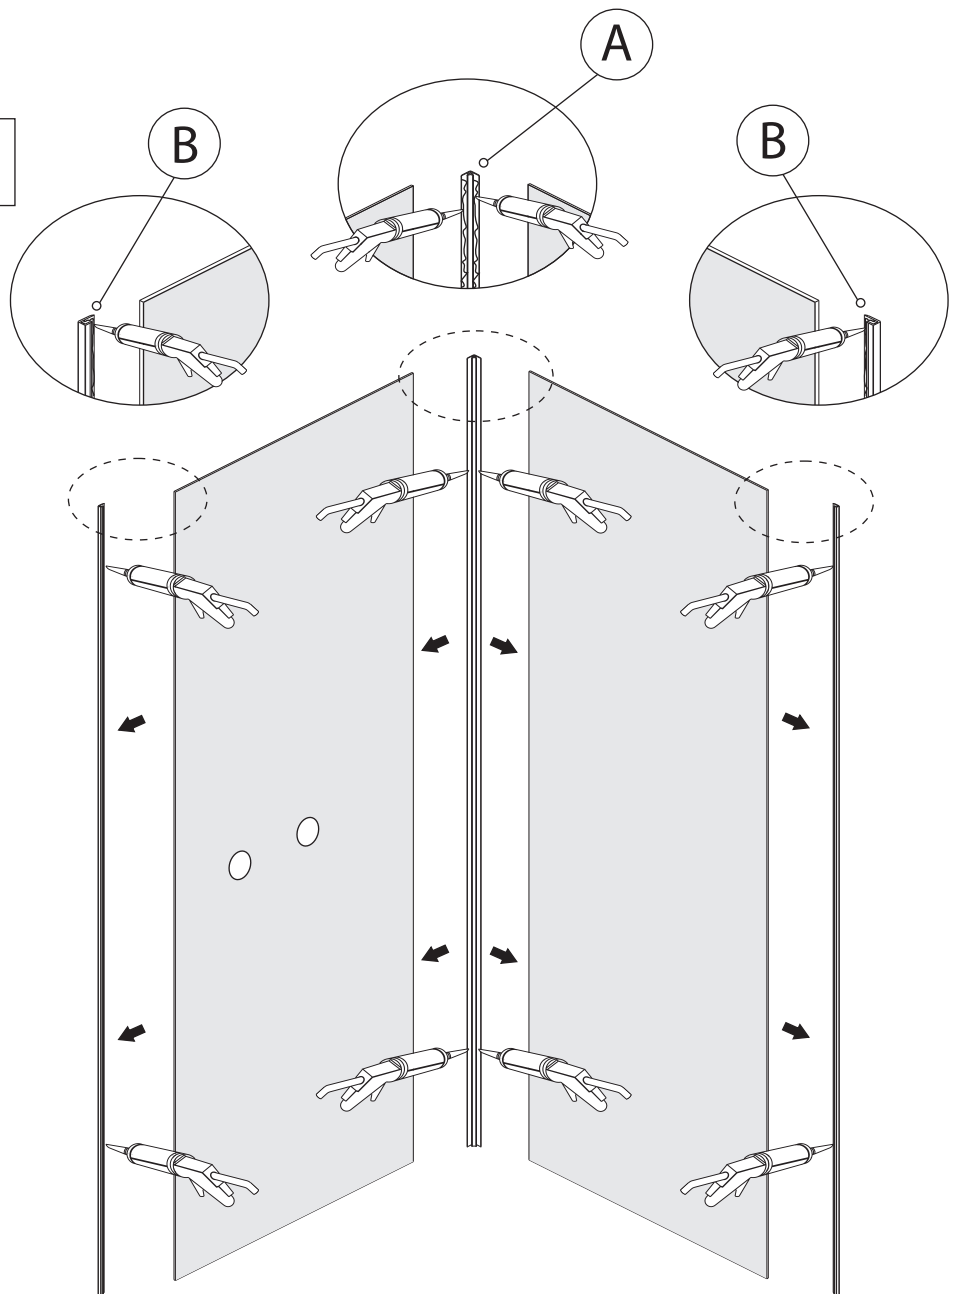

CORNER + EDGE PROFILES DP21B/C/W

PRODUCT SCHEMATIC DIAGRAM

Install with the shower tray

1

2

3

4

5

(3)

6

7

Install without the shower tray

1

2

3

(5)