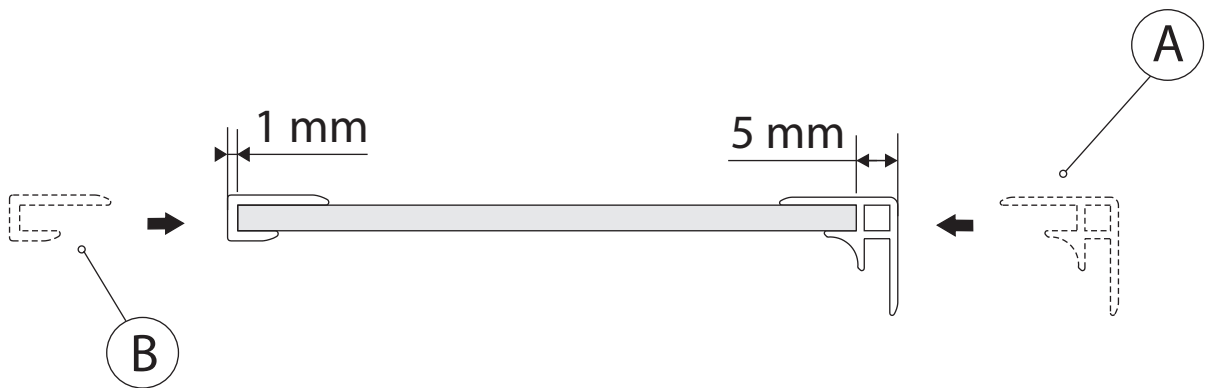

CORNER + EDGE PROFILES DP21B/C/W

PRODUCT SCHEMATIC DIAGRAM

Install with the shower tray

1

2

3

4

5

(3)

6

7

Install without the shower tray

1

2

3

(5)