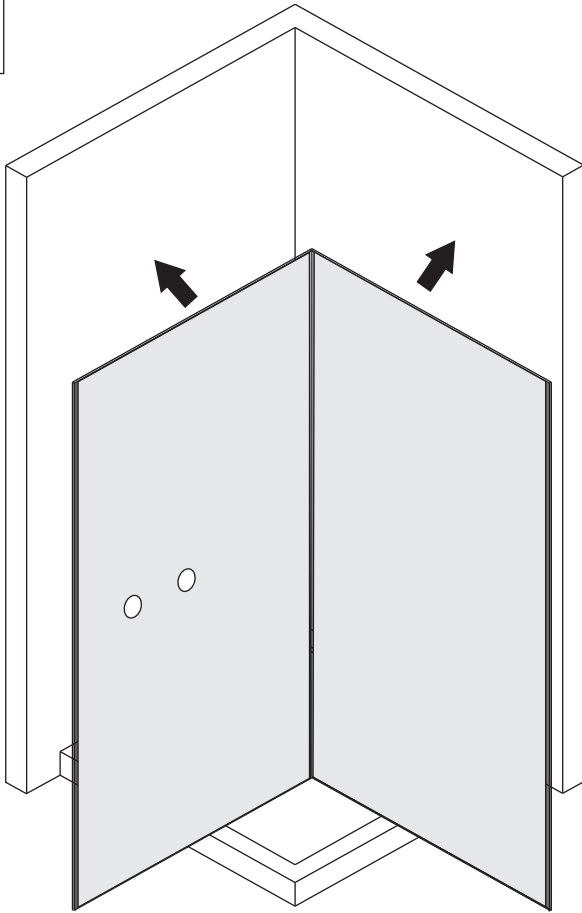

CORNER + EDGE PROFILES DP21B/C/W

PRODUCT SCHEMATIC DIAGRAM

Install with the shower tray

1

2

3

4

5

(3)

6

7

Install without the shower tray

1

2

3

(5)