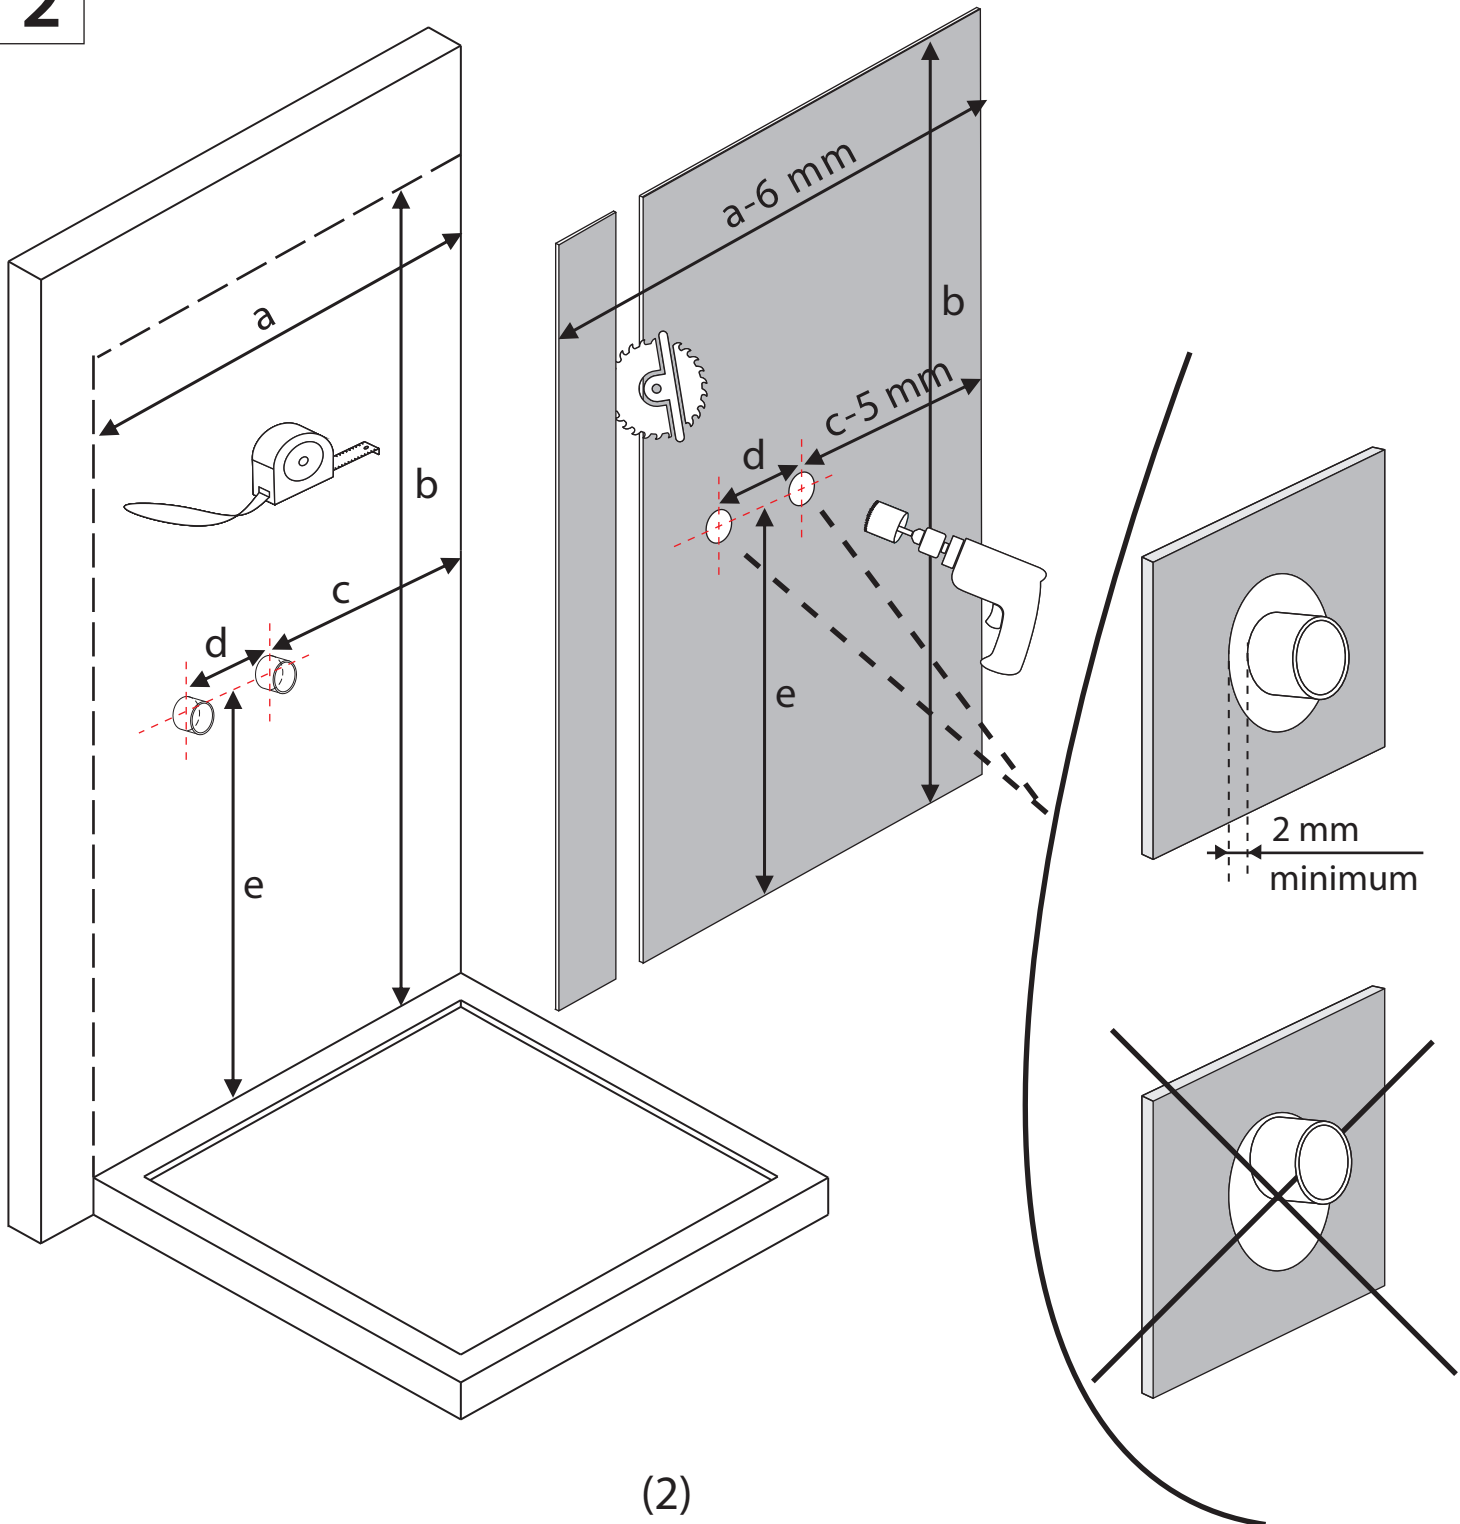

CORNER + EDGE PROFILES DP21B/C/W

PRODUCT SCHEMATIC DIAGRAM

Install with the shower tray

1

2

3

4

5

(3)

6

7

Install without the shower tray

1

2

3

(5)