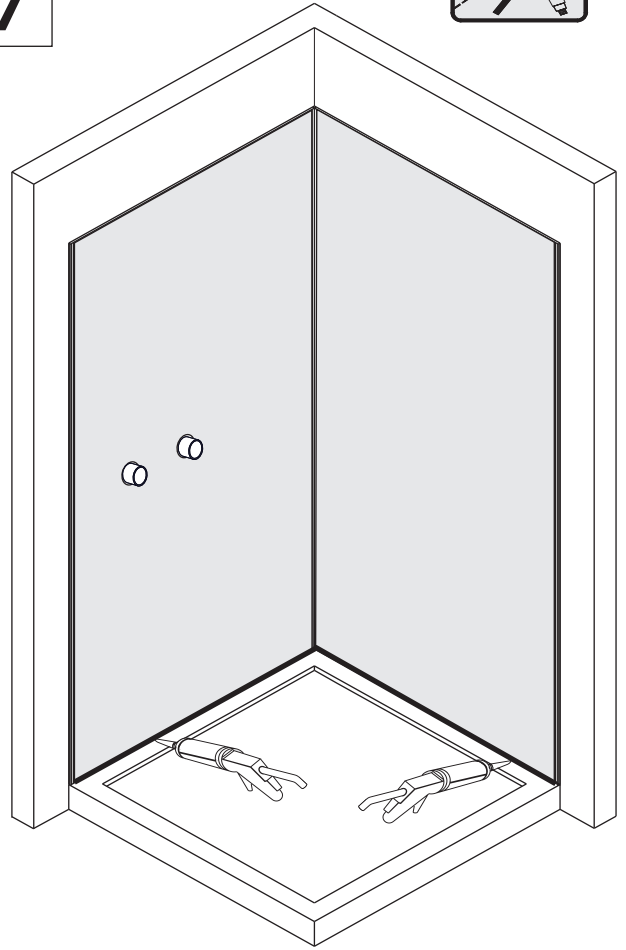

6

7

Install without the shower tray

1