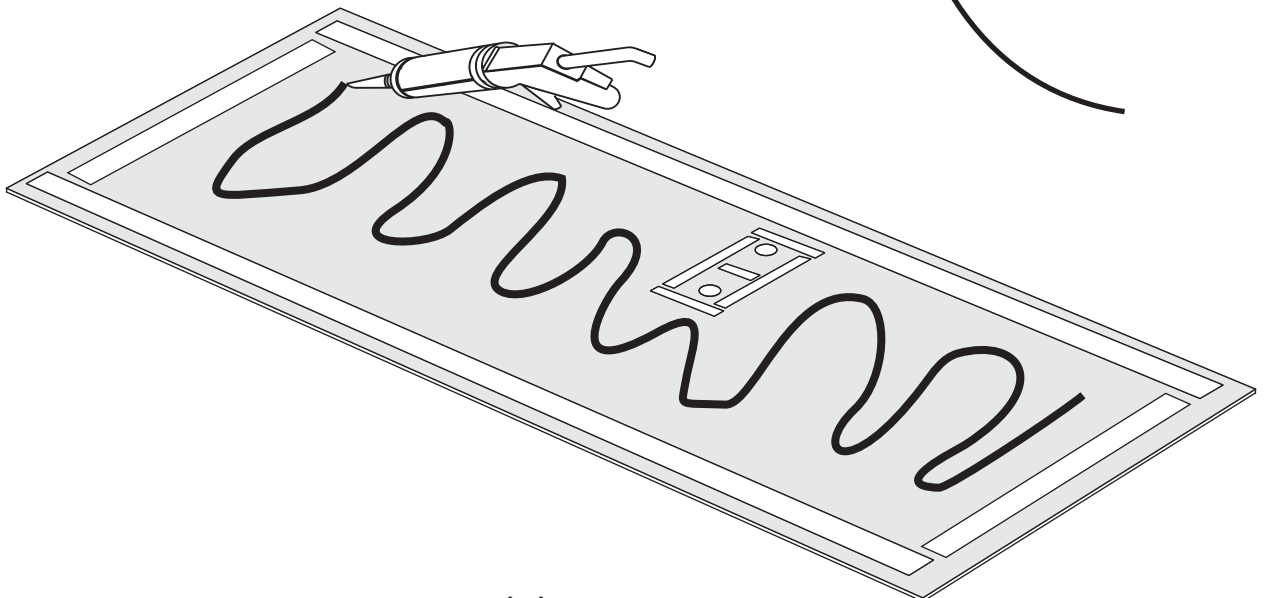

CORNER + EDGE PROFILES DP21B/C/W

PRODUCT SCHEMATIC DIAGRAM

Install with the shower tray

1

2

3

4

5

(3)

6

7

Install without the shower tray

1

2

3

(5)