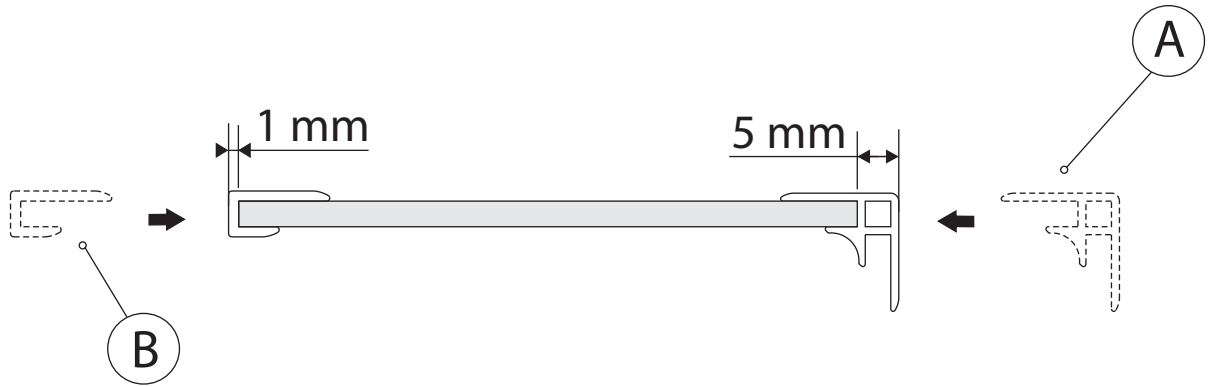

CORNER + EDGE PROFILES DP21B/C/W

PRODUCT SCHEMATIC DIAGRAM

Install with the shower tray

1

2

3

4

5

(3)

6

7

Install without the shower tray

1

2

3

(5)