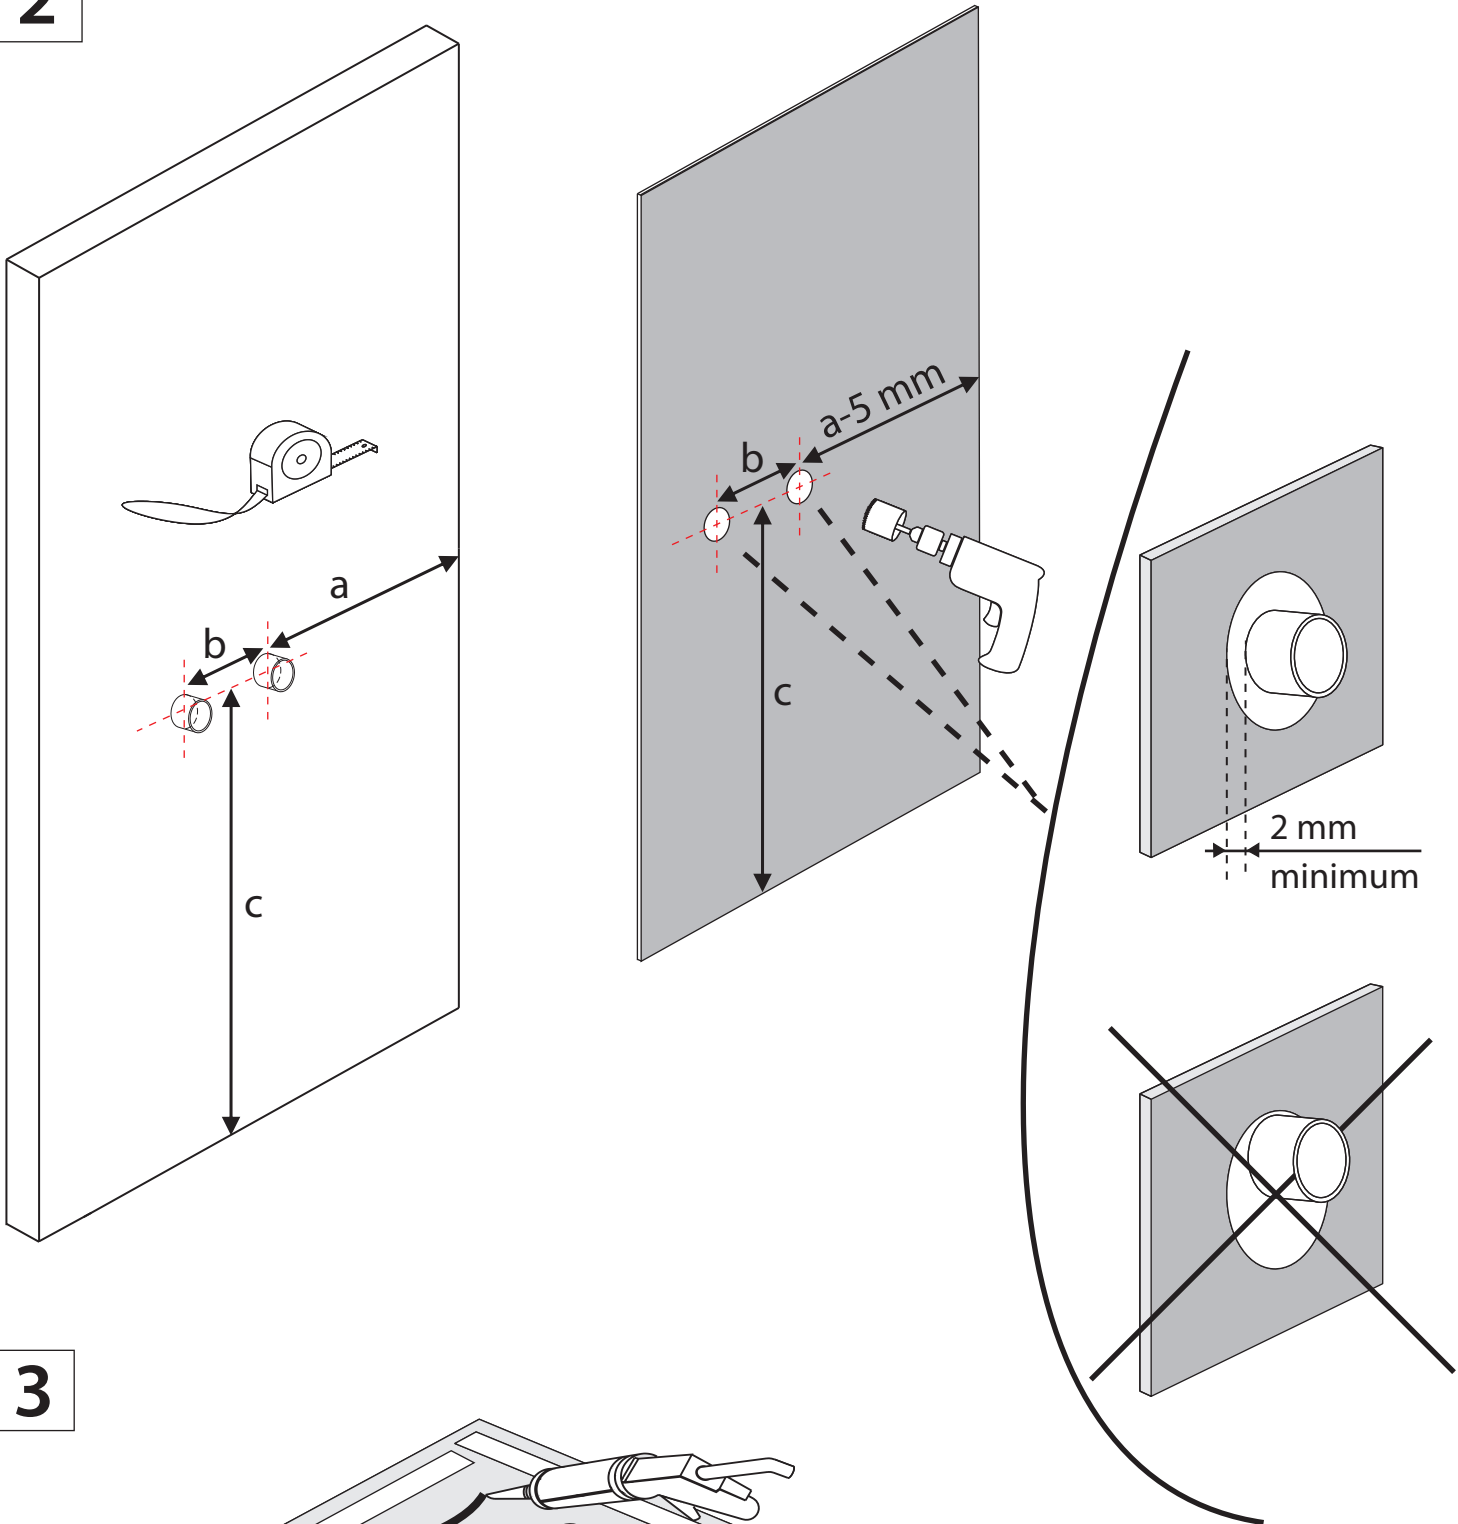

CORNER + EDGE PROFILES DP21B/C/W

PRODUCT SCHEMATIC DIAGRAM

Install with the shower tray

1

2

3

4

5

(3)

6

7

Install without the shower tray

1

2

3

(5)