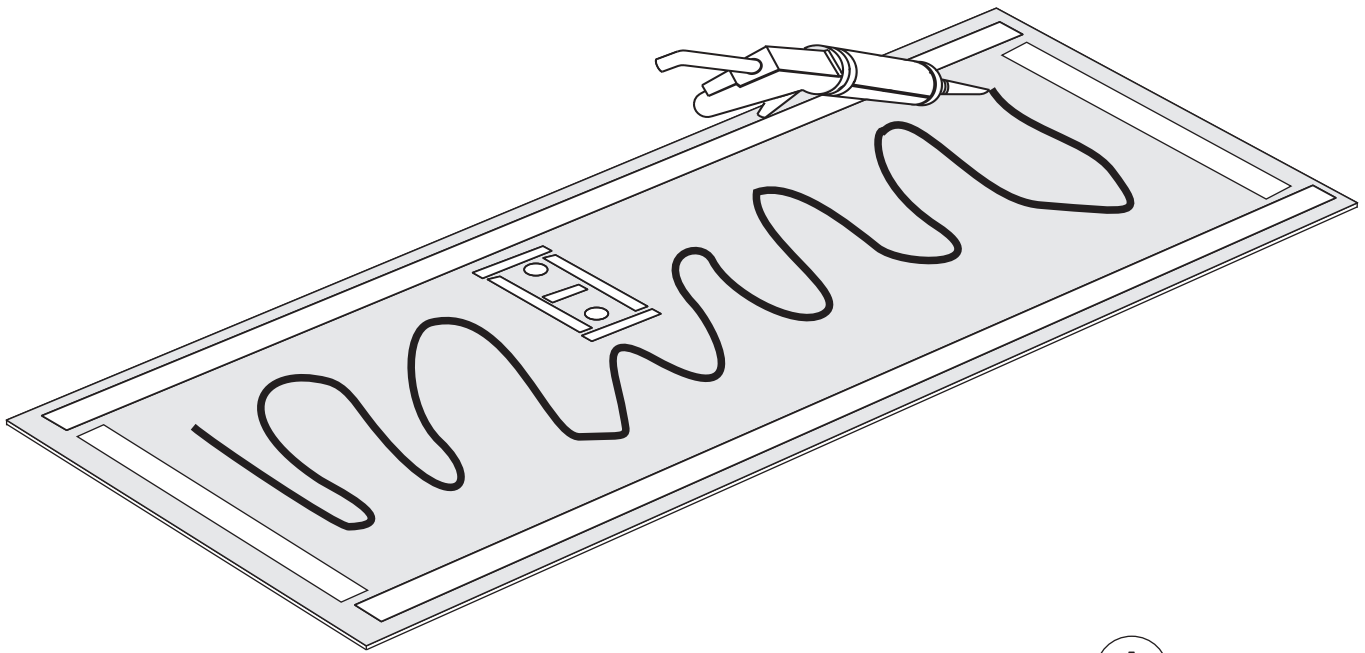

CORNER + EDGE PROFILES DP21B/C/W

PRODUCT SCHEMATIC DIAGRAM

Install with the shower tray

1

2

3

4

5

(3)

6

7

Install without the shower tray

1

2

3

(5)