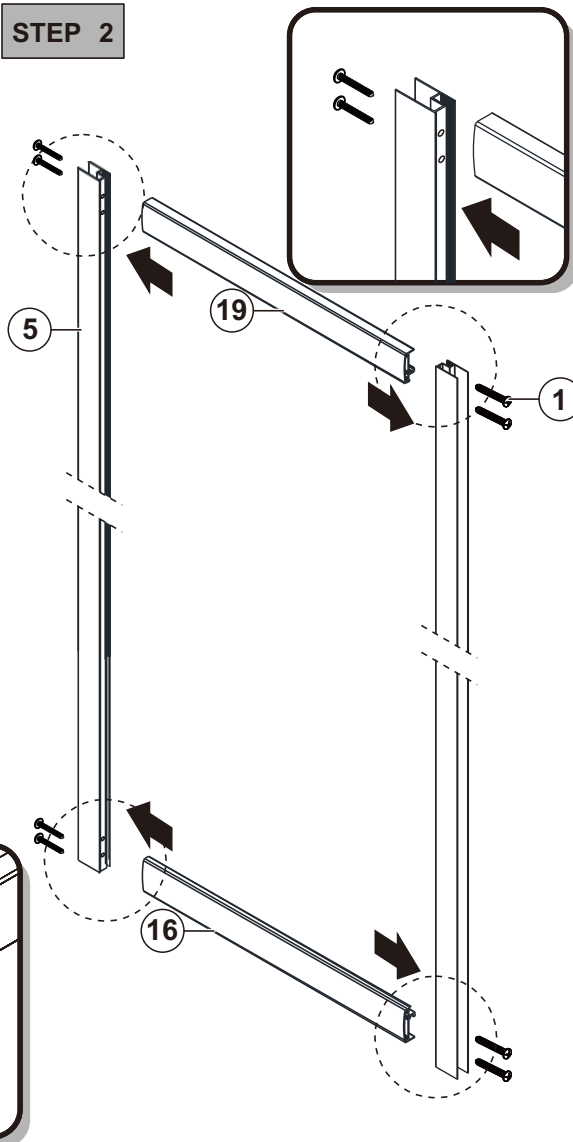

montážní návod / installation instruction

ATS100/AWS100/ATS110/AWS110/
ATS120/AWS120/ATS140/AWS140

PARTS LIST

 1 ST4*30 X8	 2	 3 ST4*40 X6	 4 X2	 5 X2	 6 X1
 7 X1	 8 ST4*13 X6	 9 16mm X1	 10 12mm X1	 11 X1	 12 X12
 13 X2	 14 ST4*10 X2	 15 X2	 16 X1	 17 ST4*8 X2	 18 X2
 19 X1	 20 X2	 21 X1	 22 X1	 23 X1	 24 Φ3 X1

TOOLS

INSTALLATION

STEP 1

SIZE	X,mm
1000x1850	970~1010
1100X1850	1070~1110
1200x1850	1170~1210
1400X1850	1370~1410

STEP 2

STEP 3

STEP 4

STEP 4