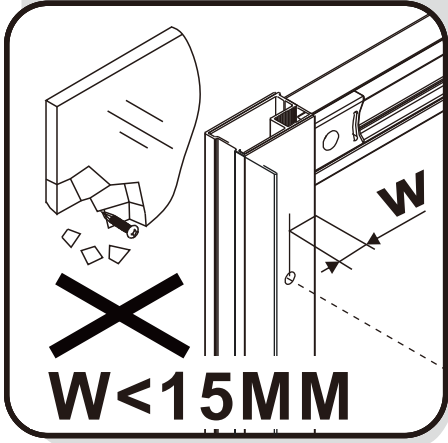

montážní návod / installation instruction

ATS100/AWS100/ATS110/AWS110/
ATS120/AWS120/ATS140/AWS140

PARTS LIST

 1 ST4*30 X8	 2	 3 ST4*40 X6	 4 X2	 5 X2	 6 X1
 7 X1	 8 ST4*13 X6	 9 16mm X1	 10 12mm X1	 11 X1	 12 X12
 13 X2	 14 ST4*10 X2	 15 X2	 16 X1	 17 ST4*8 X2	 18 X2
 19 X1	 20 X2	 21 X1	 22 X1	 23 X1	 24 Φ3 X1

TOOLS

INSTALLATION

STEP 1

SIZE	X,mm
1000x1850	970~1010
1100X1850	1070~1110
1200x1850	1170~1210
1400X1850	1370~1410

STEP 2

STEP 3

STEP 4

STEP 4

STEP 5

STEP 6

STEP 7

STEP 8

STEP 9

STEP 10

STEP 11

STEP 12