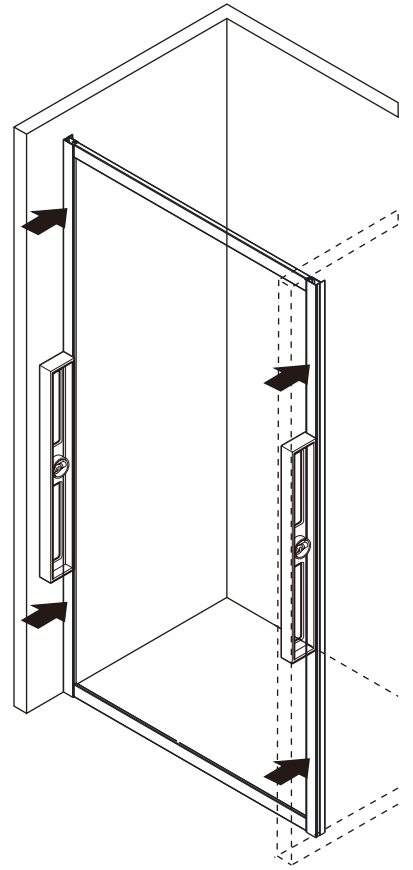

montážní návod / installation instruction

ATS100/AWS100/ATS110/AWS110/
ATS120/AWS120/ATS140/AWS140

PARTS LIST

 1 ST4*30 X8	 2	 3 ST4*40 X6	 4 X2	 5 X2	 6 X1
 7 X1	 8 ST4*13 X6	 9 16mm X1	 10 12mm X1	 11 X1	 12 X12
 13 X2	 14 ST4*10 X2	 15 X2	 16 X1	 17 ST4*8 X2	 18 X2
 19 X1	 20 X2	 21 X1	 22 X1	 23 X1	 24 Φ3 X1

TOOLS

INSTALLATION

STEP 1

SIZE	X,mm
1000x1850	970~1010
1100X1850	1070~1110
1200x1850	1170~1210
1400X1850	1370~1410

STEP 2

STEP 3

STEP 4

STEP 4