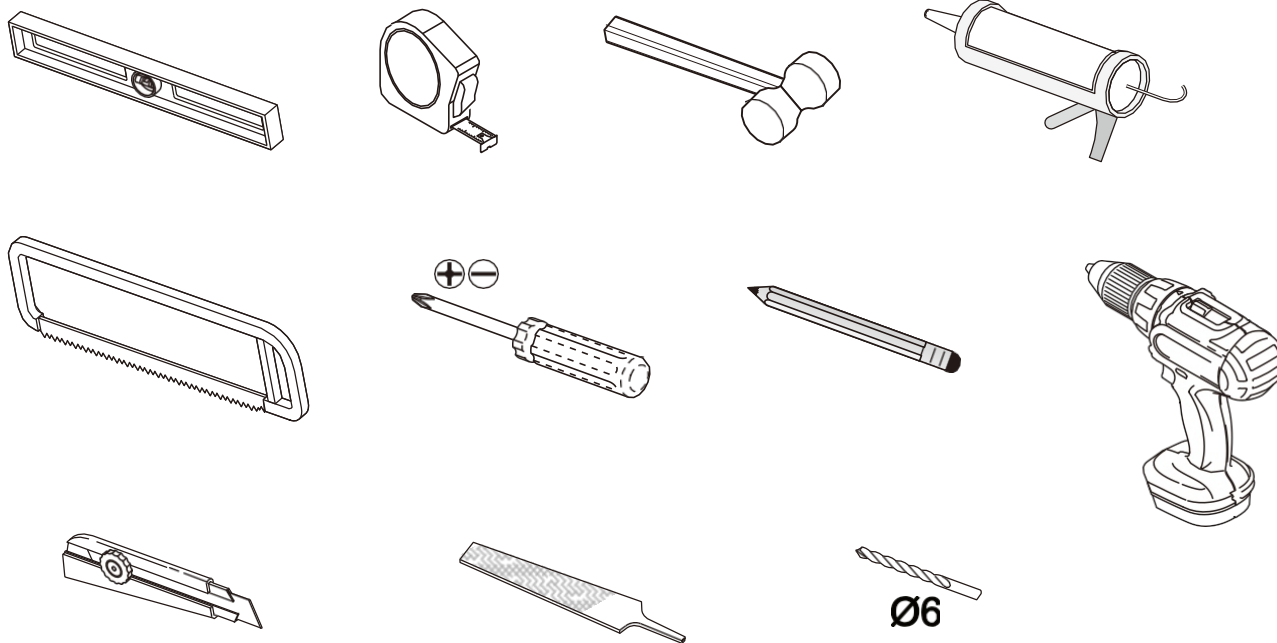

montážní návod / installation instruction

ATS100/AWS100/ATS110/AWS110/
ATS120/AWS120/ATS140/AWS140

PARTS LIST

 1 ST4*30 X8	 2	 3 ST4*40 X6	 4 X2	 5 X2	 6 X1
 7 X1	 8 ST4*13 X6	 9 16mm X1	 10 12mm X1	 11 X1	 12 X12
 13 X2	 14 ST4*10 X2	 15 X2	 16 X1	 17 ST4*8 X2	 18 X2
 19 X1	 20 X2	 21 X1	 22 X1	 23 X1	 24 Φ3 X1

TOOLS

INSTALLATION

STEP 1

SIZE	X,mm
1000x1850	970~1010
1100X1850	1070~1110
1200x1850	1170~1210
1400X1850	1370~1410

STEP 2

STEP 3

STEP 4

STEP 4