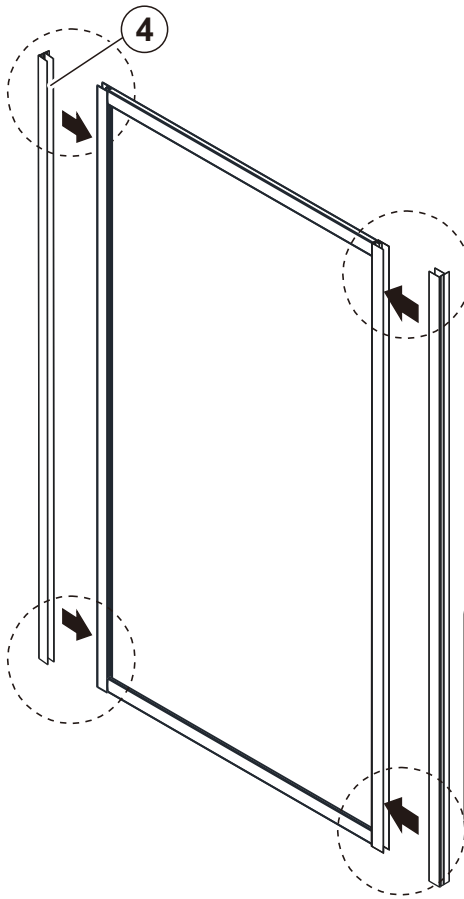

montážní návod / installation instruction

ATS100/AWS100/ATS110/AWS110/
ATS120/AWS120/ATS140/AWS140

PARTS LIST

 1 ST4*30 X8	 2	 3 ST4*40 X6	 4 X2	 5 X2	 6 X1
 7 X1	 8 ST4*13 X6	 9 16mm X1	 10 12mm X1	 11 X1	 12 X12
 13 X2	 14 ST4*10 X2	 15 X2	 16 X1	 17 ST4*8 X2	 18 X2
 19 X1	 20 X2	 21 X1	 22 X1	 23 X1	 24 Φ3 X1

TOOLS

INSTALLATION

STEP 1

SIZE	X,mm
1000x1850	970~1010
1100X1850	1070~1110
1200x1850	1170~1210
1400X1850	1370~1410

STEP 2

STEP 3

STEP 4

STEP 4

STEP 5

STEP 6

STEP 7

STEP 8

STEP 9

STEP 10

STEP 11

STEP 12