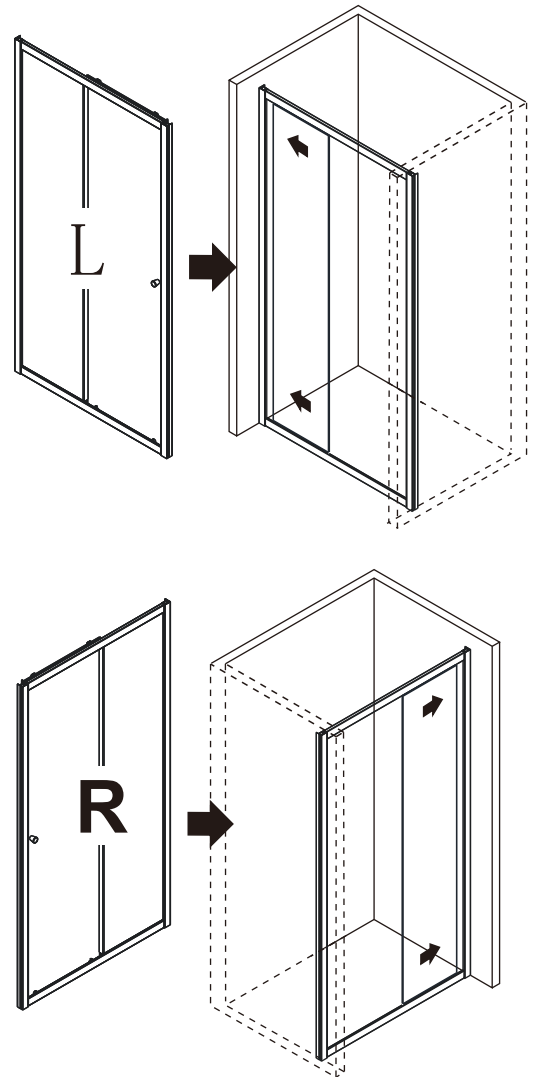

STEP 3

STEP 4

STEP 4

STEP 5