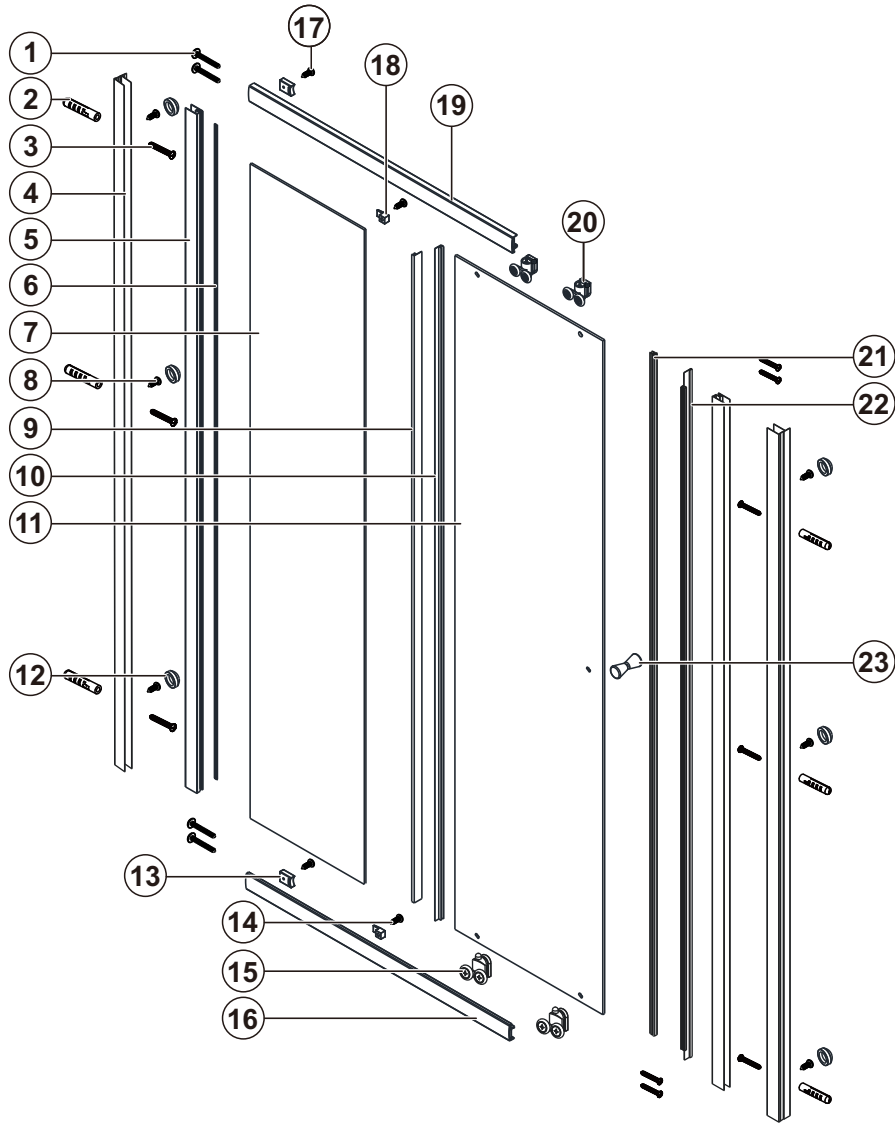

montážní návod / installation instruction

ATS100/AWS100/ATS110/AWS110/
ATS120/AWS120/ATS140/AWS140

PARTS LIST

 1 ST4*30 X8	 2	 3 ST4*40 X6	 4 X2	 5 X2	 6 X1
 7 X1	 8 ST4*13 X6	 9 16mm X1	 10 12mm X1	 11 X1	 12 X12
 13 X2	 14 ST4*10 X2	 15 X2	 16 X1	 17 ST4*8 X2	 18 X2
 19 X1	 20 X2	 21 X1	 22 X1	 23 X1	 24 Φ3 X1

TOOLS

INSTALLATION

STEP 1

SIZE	X,mm
1000x1850	970~1010
1100X1850	1070~1110
1200x1850	1170~1210
1400X1850	1370~1410

STEP 2

STEP 3

STEP 4

STEP 4

STEP 5

STEP 6

STEP 7

STEP 8

STEP 9

STEP 10

STEP 11

STEP 12