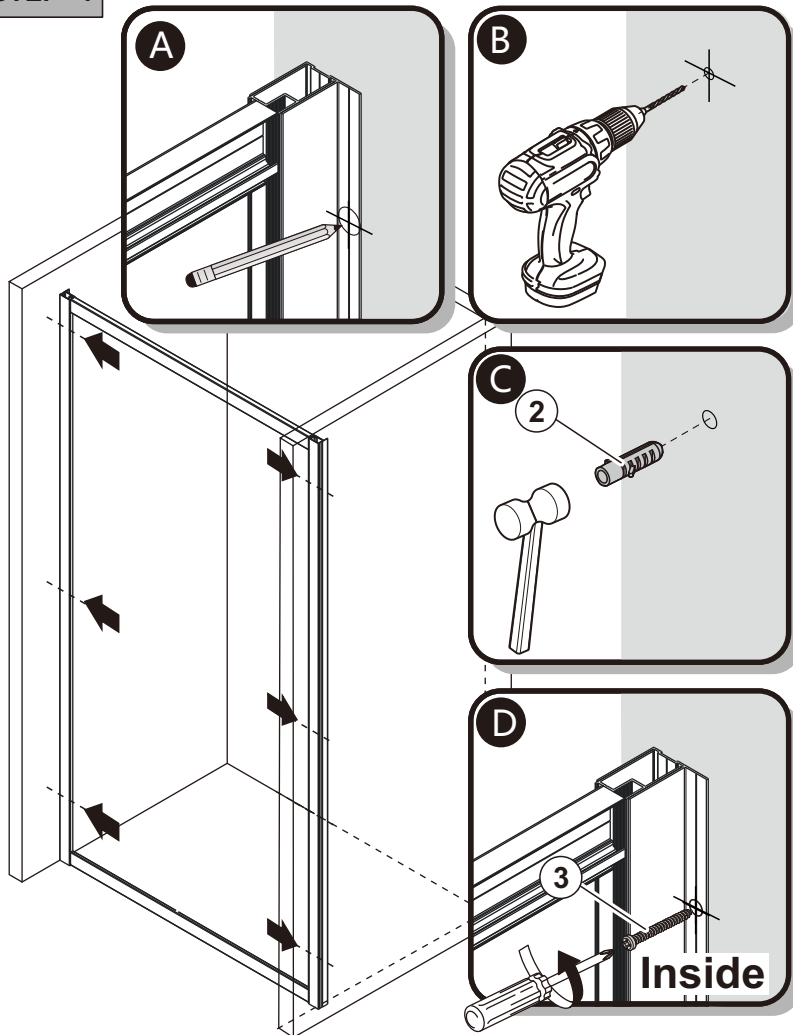

montážní návod / installation instruction

ATS100/AWS100/ATS110/AWS110/
ATS120/AWS120/ATS140/AWS140

PARTS LIST

 1 ST4*30 X8	 2	 3 ST4*40 X6	 4 X2	 5 X2	 6 X1
 7 X1	 8 ST4*13 X6	 9 16mm X1	 10 12mm X1	 11 X1	 12 X12
 13 X2	 14 ST4*10 X2	 15 X2	 16 X1	 17 ST4*8 X2	 18 X2
 19 X1	 20 X2	 21 X1	 22 X1	 23 X1	 24 Φ3 X1

TOOLS

INSTALLATION

STEP 1

SIZE	X,mm
1000x1850	970~1010
1100X1850	1070~1110
1200x1850	1170~1210
1400X1850	1370~1410

STEP 2

STEP 3

STEP 4

STEP 4