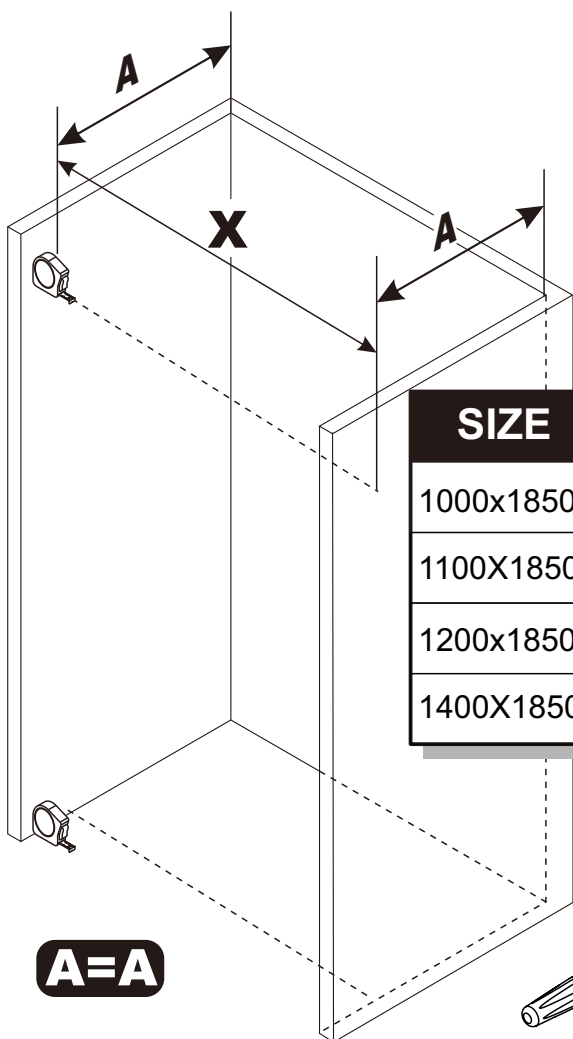

montážní návod / installation instruction

ATS100/AWS100/ATS110/AWS110/
ATS120/AWS120/ATS140/AWS140

PARTS LIST

 1 ST4*30 X8	 2	 3 ST4*40 X6	 4 X2	 5 X2	 6 X1
 7 X1	 8 ST4*13 X6	 9 16mm X1	 10 12mm X1	 11 X1	 12 X12
 13 X2	 14 ST4*10 X2	 15 X2	 16 X1	 17 ST4*8 X2	 18 X2
 19 X1	 20 X2	 21 X1	 22 X1	 23 X1	 24 Φ3 X1

TOOLS

INSTALLATION

STEP 1

SIZE	X,mm
1000x1850	970~1010
1100X1850	1070~1110
1200x1850	1170~1210
1400X1850	1370~1410

STEP 2

STEP 3

STEP 4

STEP 4