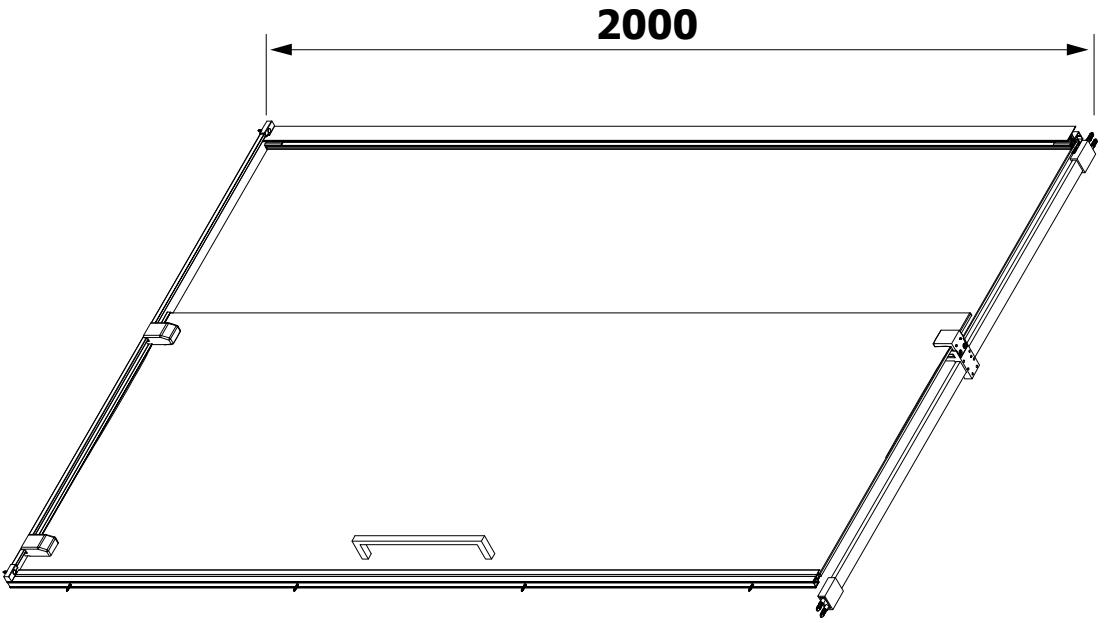

MODEL	A	B	C
RL1115	1070-1110	425	~500
RL1215	1170-1210	475	~550
RL1315	1270-1310	525	~600
RL1415	1370-1410	575	~650
RL1515	1470-1510	625	~700
RL1615	1570-1610	675	~750