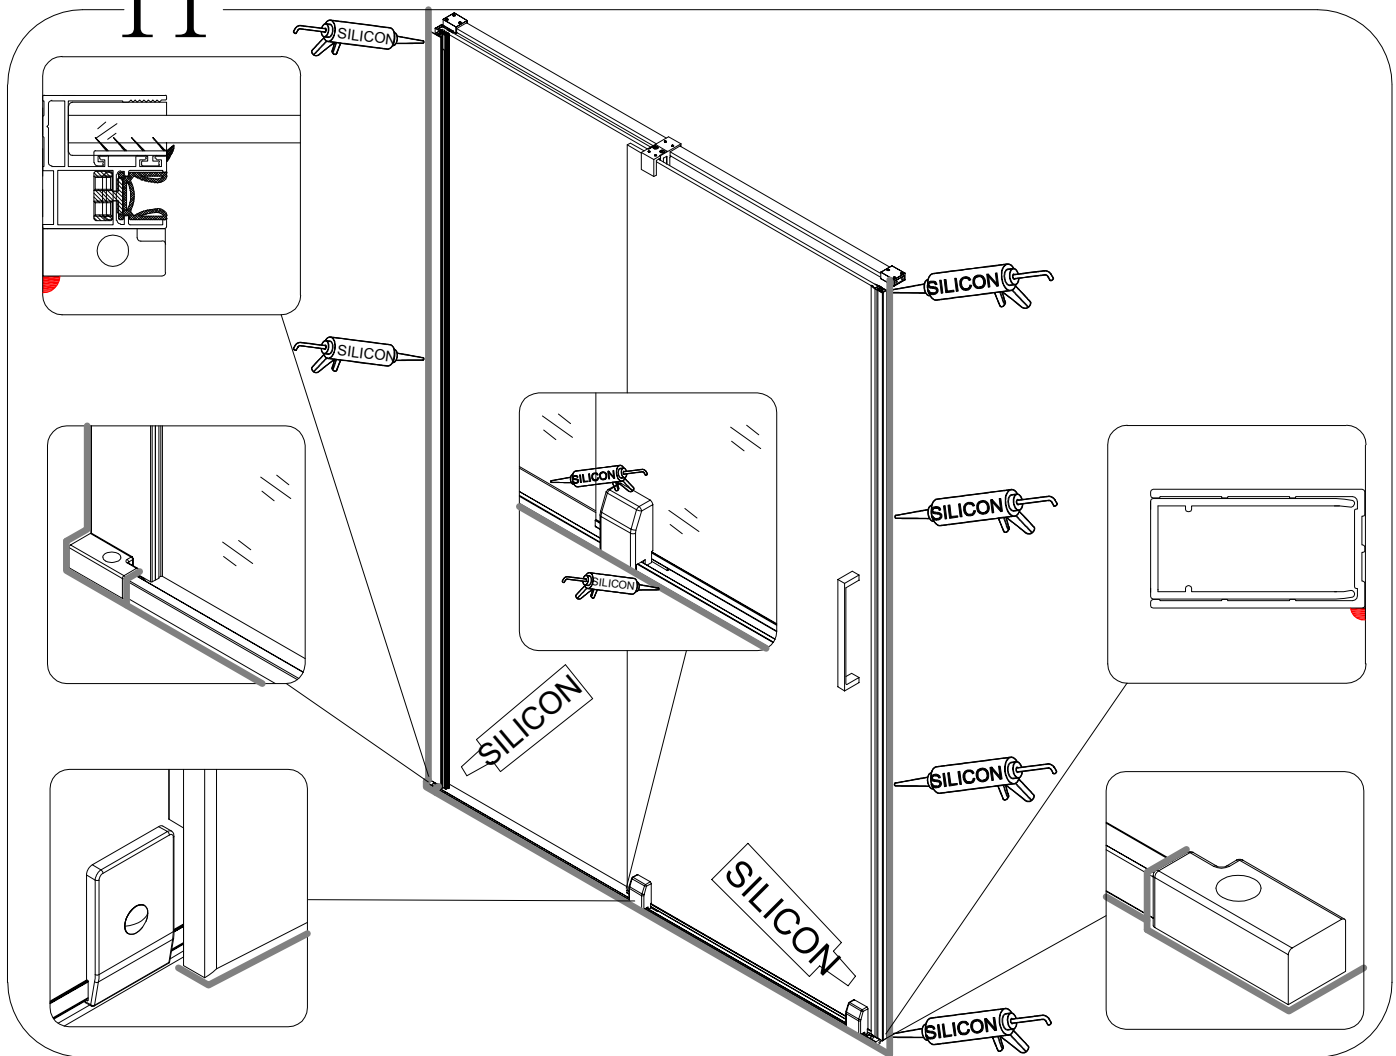

- 1
- 2
- 3
- 4
- 5

5

6

7

DIN 18534

8

9

10

11

Polysan s.r.o.
Nesměřice 52
285 22 Zruč nad Sázavou
Czech Republic
www.polysan.cz

EN 14428

Glass shower enclosure
cleaning efficiency: conforming
impact resistance: conforming
operating life: conforming